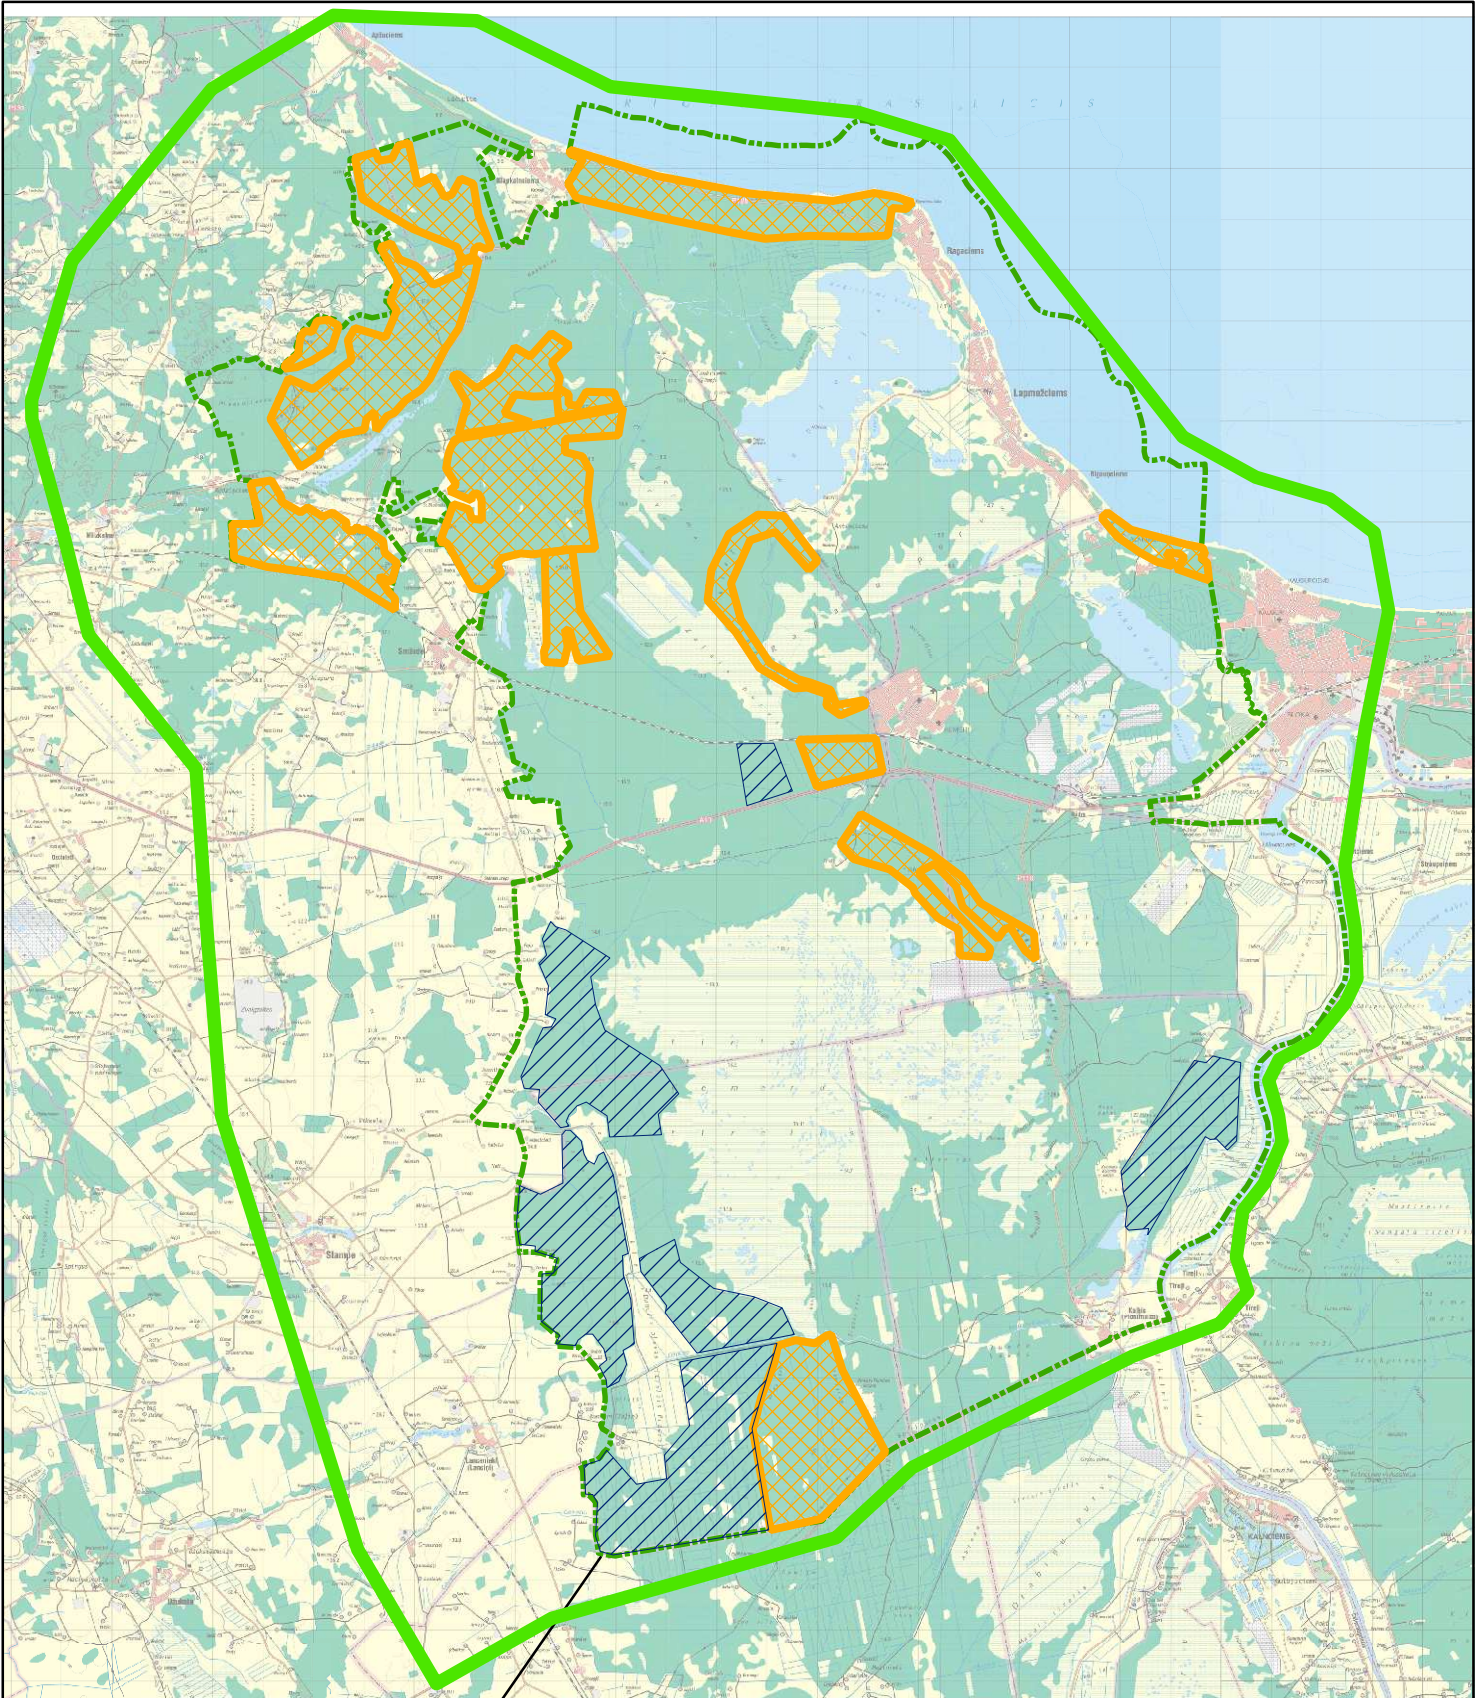

TOURISM POTENTIAL OF FOREST IN KEMERI NATIONAL PARK

M 1 : 150 000

LEGEND

- BORDER OF KEMERI NATIONAL PARK
- CHARTER AREA OF KEMERI NATIONAL PARK

TOURISM POTENTIAL OF FOREST IN KEMERI NATIONAL PARK:

-  NICE FOREST, SUITABLE FOR NATURE TRAILS
-  WET, UNACCESSIBLE FOREST